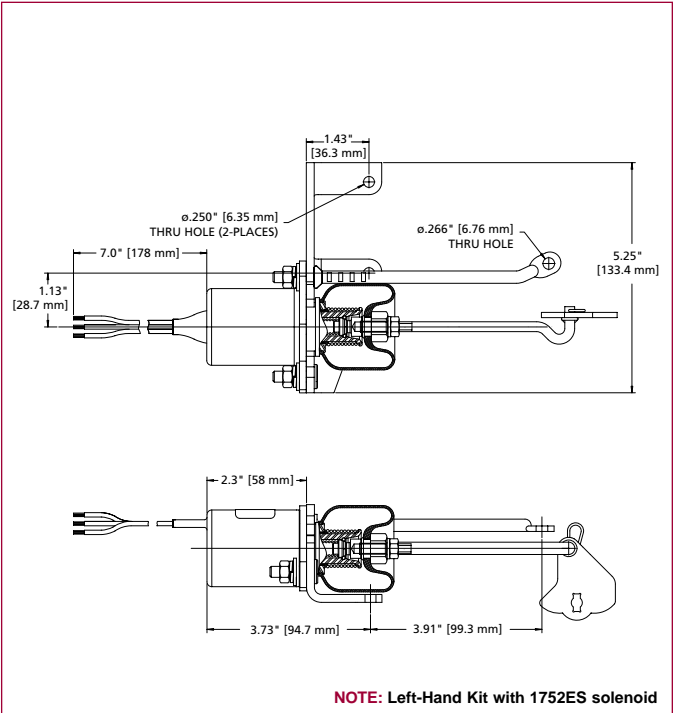

### RSV Zexel Nippondenso

- Installs on a variety of engines using Zexel or Nippondenso pumps with RSV governor
- Right- or left-hand mounting styles

ORDER NO. Right-Hand	Solenoid Model	Voltage
SA-3999-12	1752ES	12 VDC
SA-3999-24	1752ES	24 VDC

ORDER NO. Left-Hand	Solenoid Model	Voltage
SA-4014-12	1752ES	12 VDC
SA-4014-24	1752ES	24 VDC

Solenoid Shutdown Systems