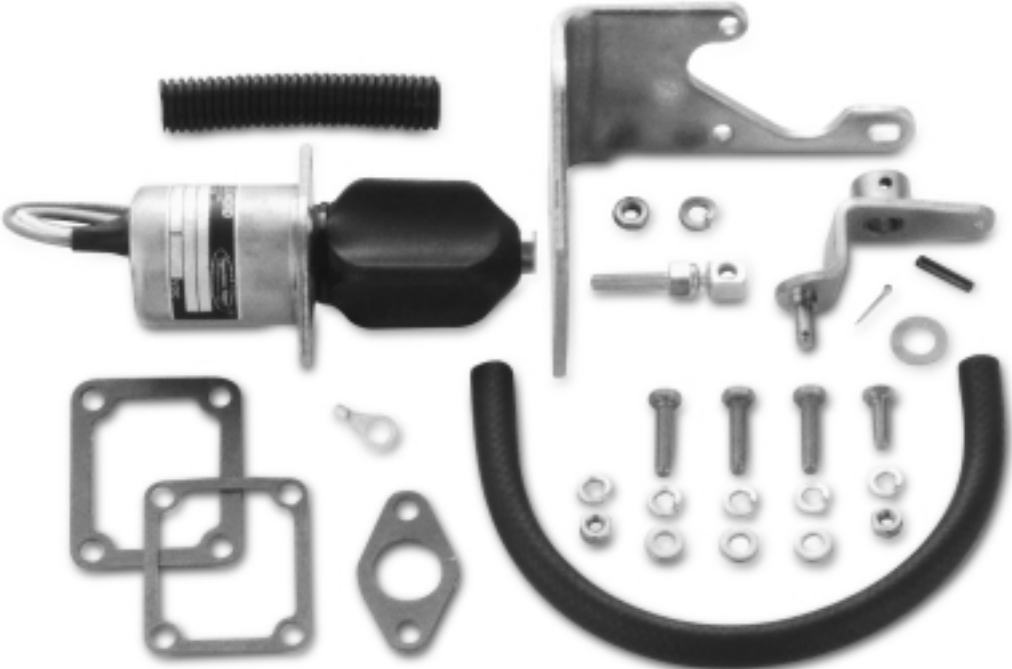

Shutdown Kits

Kubota 3A Kit (70 & 82 mm series engines)

- Installs on Kubota 70 and 82 mm series engines
- Also available as hardware kit without 1751 solenoid

ORDER NO.	Solenoid Model	Voltage
SA-4259-12	1751	12 VDC
SA-4260-12	1751ES	12 VDC
SA-4260-24	1751ES	24 VDC
SA-4264 (Hardware only)	—	—