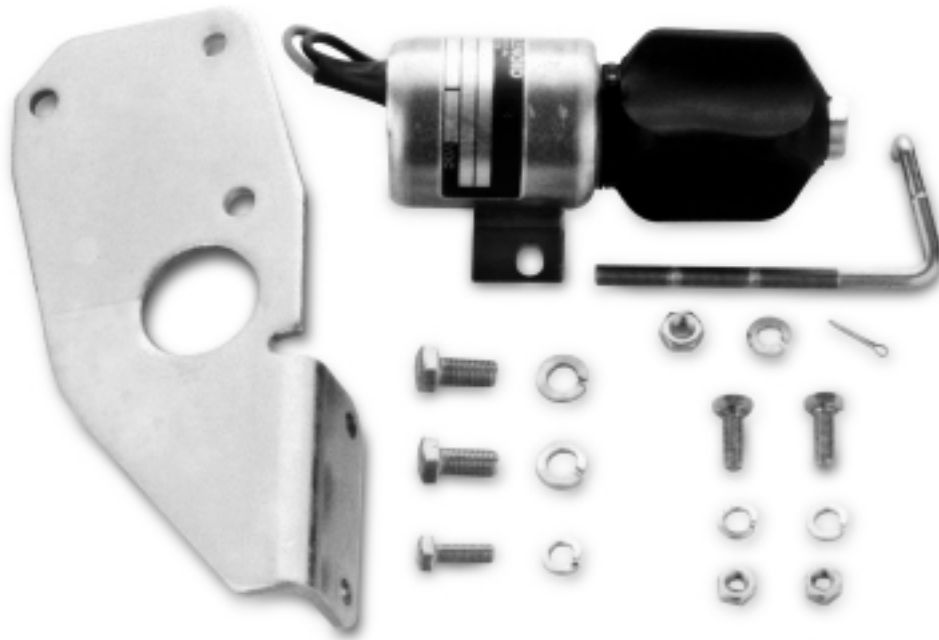

Shutdown Kits

Kubota 1A Kit (62.2 mm series engines)

- Installs on Kubota 62.2 mm series engines
- Also available as hardware kit without 1753 solenoid

ORDER NO.	Solenoid Model	Voltage
SA-4268-12	1753	12 VDC
SA-4269-12	1753ES	12 VDC
SA-4270 (Hardware only)	—	—