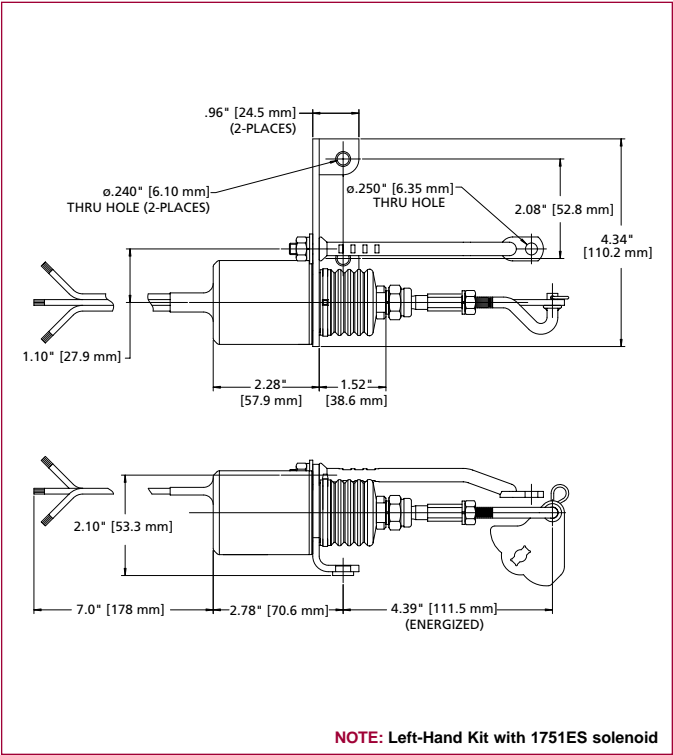

Shutdown Kits

RSV Bosch Kit

- Installs on a variety of engines and Bosch Models A, MW, and P pumps with RSV governor
- Right- or left-hand mounting styles

ORDER NO. Right-Hand	Solenoid Model	Voltage
SA-3799-12	1751ES	12 VDC
SA-3799-24	1751ES	24 VDC
SA-3800-12	1751	12 VDC
SA-3800-24	1751	24 VDC

ORDER NO. Left-Hand	Solenoid Model	Voltage
SA-3742-12	1751ES	12 VDC
SA-3742-24	1751ES	24 VDC
SA-3765-12	1751	12 VDC
SA-3765-24	1751	24 VDC

Solenoid Shutdown Systems